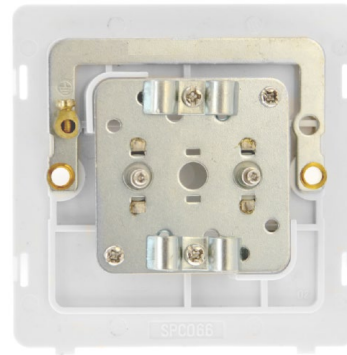

Product Code: SFBZo66BK

Description: Twin Non-Isolated Coaxial Outlet

### General Information

Insert Dimensions (mm)	82.5 (W) x 82.5 (H) x 2.5 (D)	
Plate Dimensions (mm)	86 (W) x 86 (H) x 4 (D)	
Plate Fixing Centres - Horizontal (mm)	60.3	
Style	Screwless Complete	
Finish	Matt Bronze	
Insert Colour	Black	
Compatible Cover Plate	SCP232#	
Materials	Cover Plate: Stainless Steel	Insert: Polycarbonate
	Earth Plate: Mild Steel	Terminals: Brass
Anti Microbial Certified	No	
Termination Type	Screw	
Isolated	No	
Non-Isolated	Yes	
Non-Isolated Comments	Enables 2 way signal transmission	
Minimum Back Box Depth (mm)	25	
Ingress Protection	IP20	
Operational Temperature (°C)	-5 to +40	
Warranty (Years)	20	

CLICK dual voltage shaver outlets incorporate a double wound isolating transformer rated 20Va at 230V or 115V and meets BS EN 61558-2-5:2010 making it safe for use in bathrooms.

PTC resettable fuses increase resistance as temperature increases due to increased flow. PTC resettable fuses are designed to limit unsafe currents while allowing constant safe current levels, resistance will "reset" automatically when the fault is removed and temperature returns to a safe level.